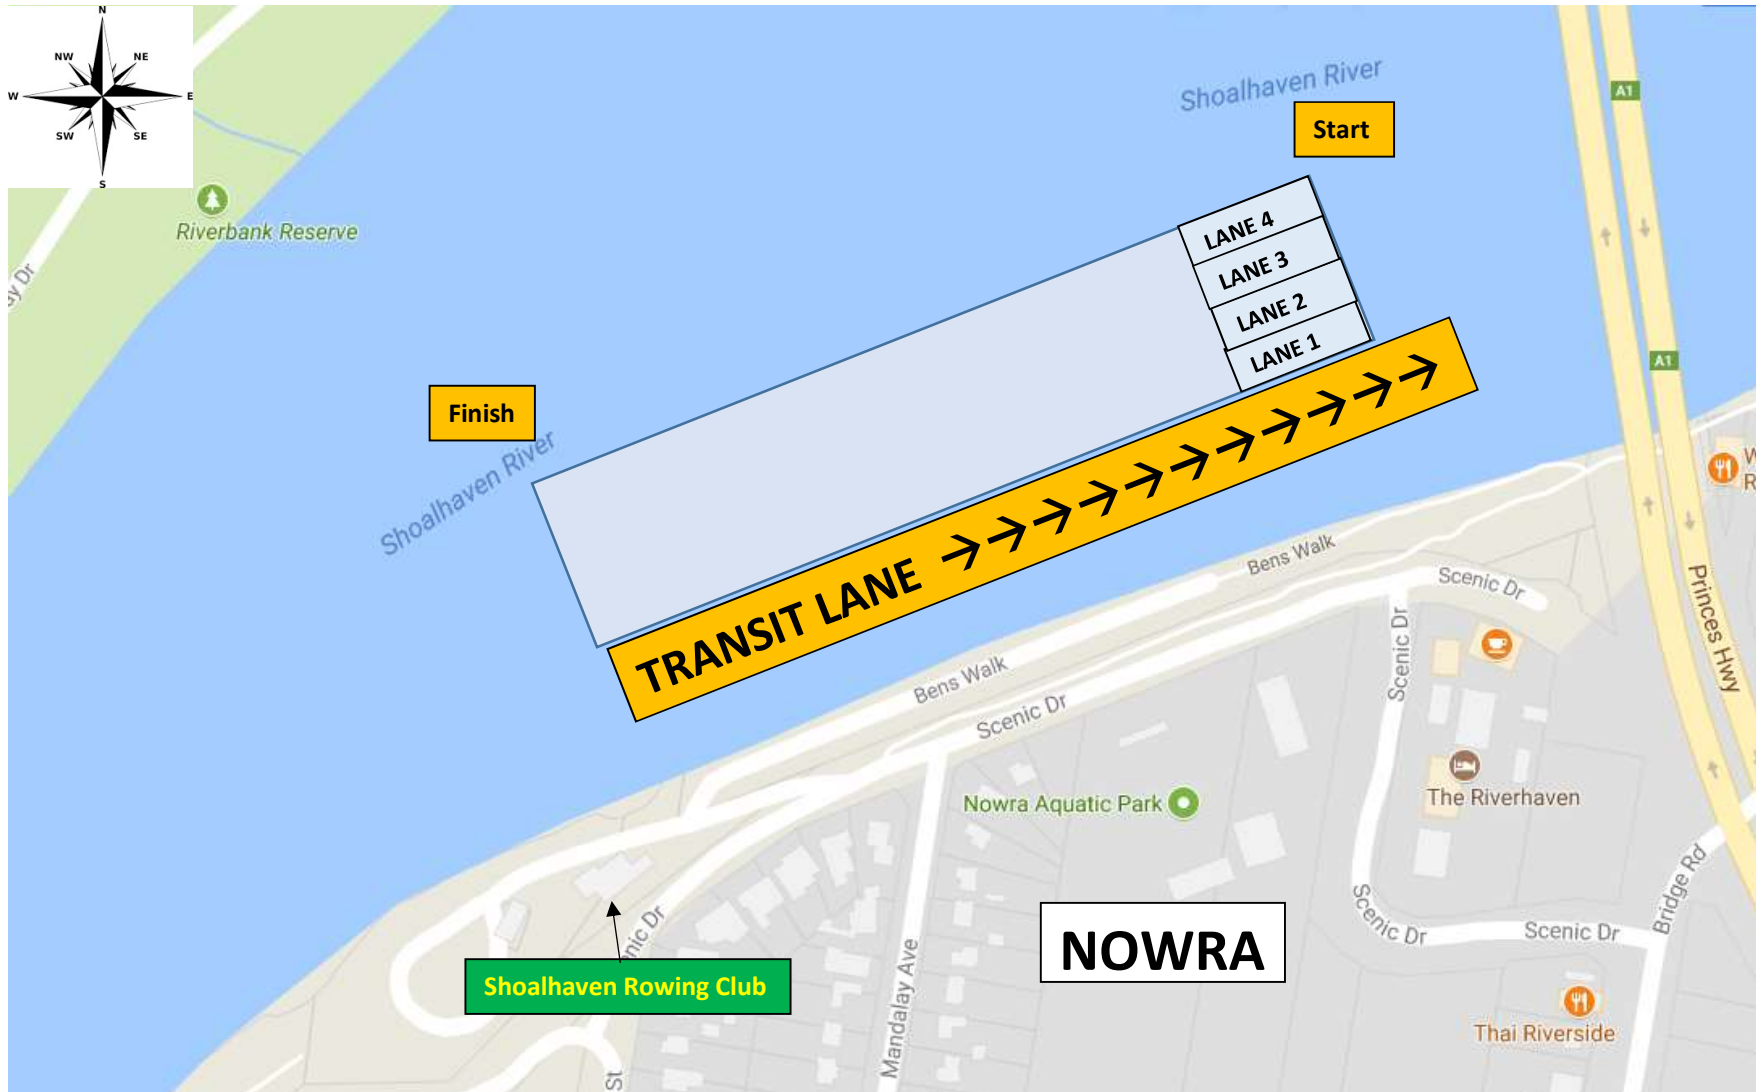

# Shoalhaven Sprints – Course Map

Course Distance 350m